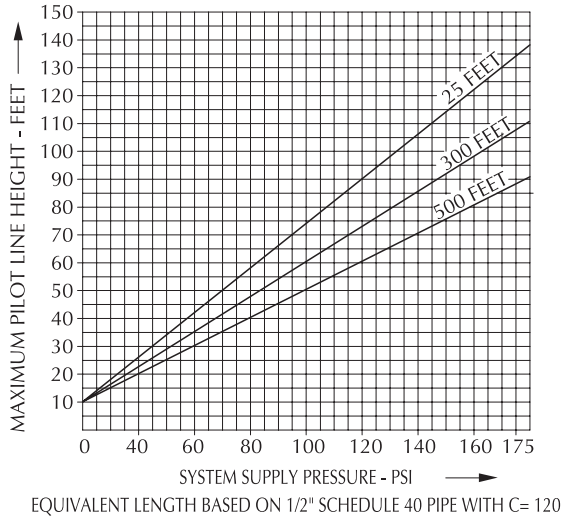

Shield - Deluge Valve Horizontal

**WET PILOT SPRINKLER
HEIGHT LIMITATION OF 150 NB**

**WET PILOT SPRINKLER
HEIGHT LIMITATION OF 100 NB**

**WET PILOT SPRINKLER
HEIGHT LIMITATION OF 80 NB**

Shield/2005 Shield reserves the right to change the contents without notice.