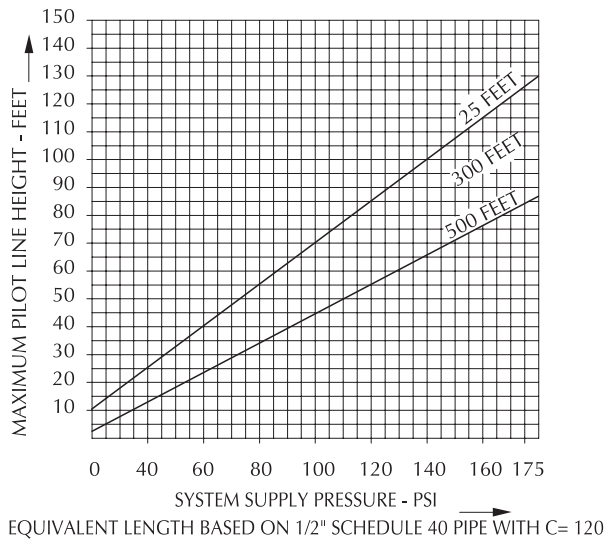

Shield - Deluge Valve Horizontal

**WET PILOT SPRINKLER
HEIGHT LIMITATION OF 150 NB**

**WET PILOT SPRINKLER
HEIGHT LIMITATION OF 100 NB**

**WET PILOT SPRINKLER
HEIGHT LIMITATION OF 80 NB**

Shield/2005 Shield reserves the right to change the contents without notice.