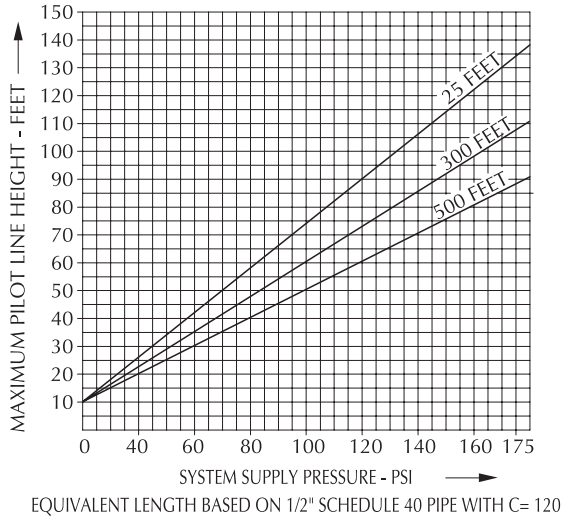

Shield - Deluge Valve Horizontal

**WET PILOT SPRINKLER
HEIGHT LIMITATION OF 150 NB**

**WET PILOT SPRINKLER
HEIGHT LIMITATION OF 100 NB**

**WET PILOT SPRINKLER
HEIGHT LIMITATION OF 80 NB**

Shield/2005 Shield reserves the right to change the contents without notice.