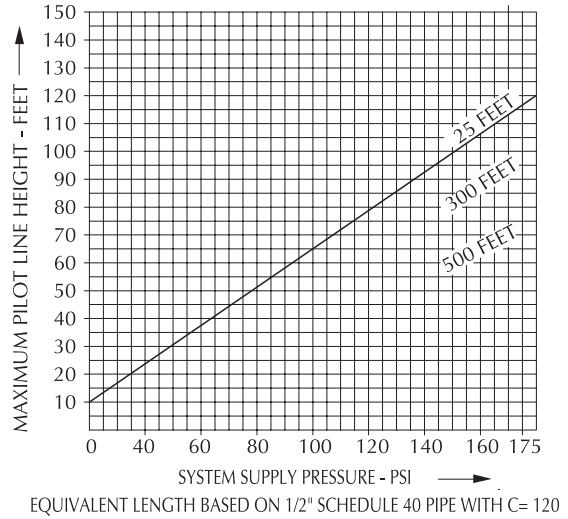

Shield - Deluge Valve Horizontal

**WET PILOT SPRINKLER
HEIGHT LIMITATION OF 150 NB**

**WET PILOT SPRINKLER
HEIGHT LIMITATION OF 100 NB**

**WET PILOT SPRINKLER
HEIGHT LIMITATION OF 80 NB**

Shield/2005 Shield reserves the right to change the contents without notice.