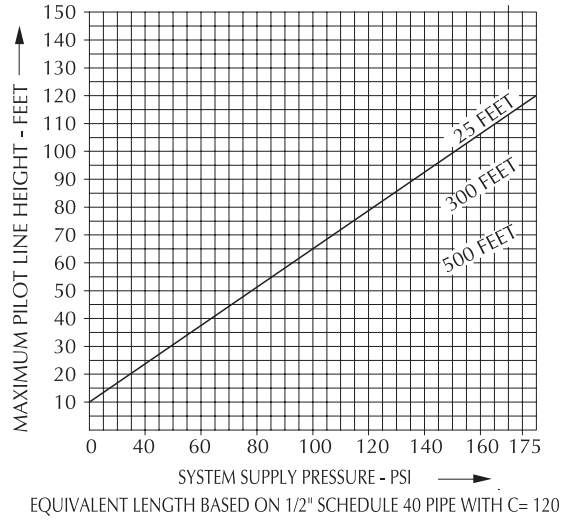

Shield - Deluge Valve Horizontal

**WET PILOT SPRINKLER
HEIGHT LIMITATION OF 150 NB**

**WET PILOT SPRINKLER
HEIGHT LIMITATION OF 100 NB**

**WET PILOT SPRINKLER
HEIGHT LIMITATION OF 80 NB**

Shield/2005 Shield reserves the right to change the contents without notice.