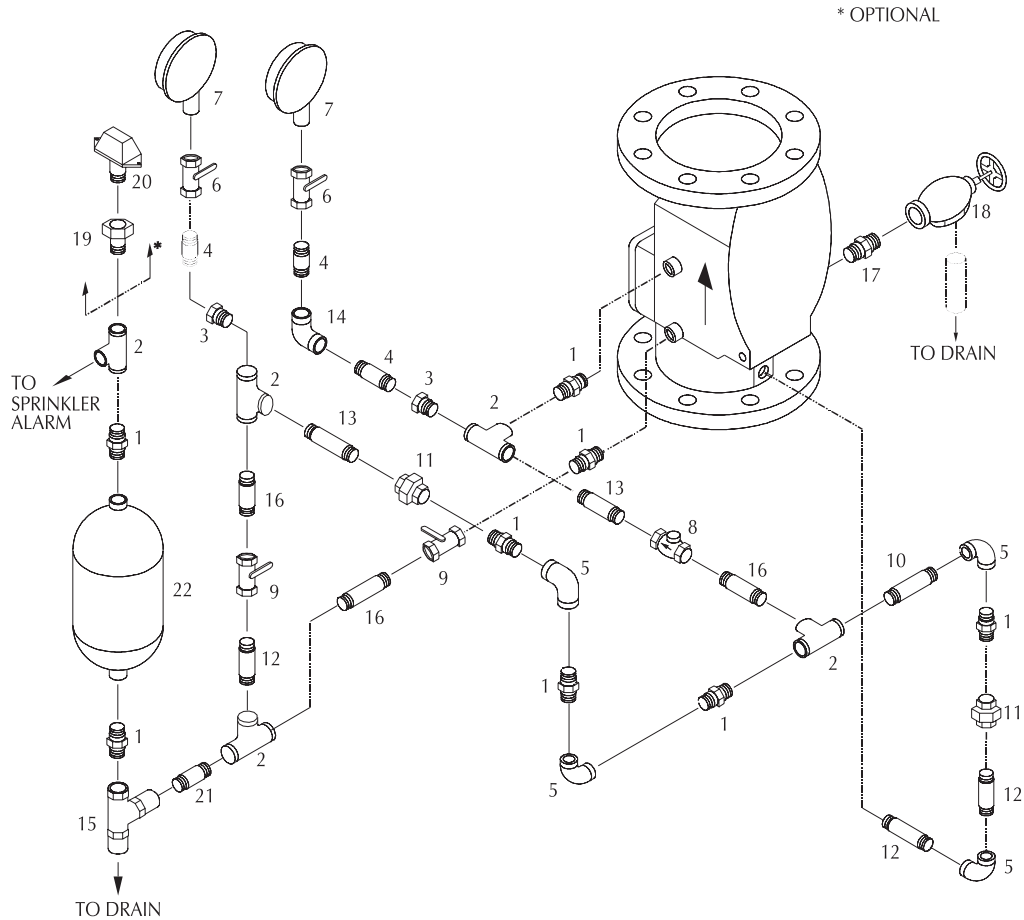

# Shield - Variable Pressure Trim for Alarm Valve 200 NB

## PART LIST

ITEM NO.	CODE	DESCRIPTION	QTY.	SIZE
1	9366	HEX NIPPLE	8	3/4"
2	9419	TEE	5	3/4"
3	9420	REDUCING BUSH	2	3/4" X 1/4"
4	9395	PIPE NIPPLE	3	1/4" X 110 mm LG
5	9377	ELBOW	4	3/4"
6	9477	GAUGE VALVE	2	1/4"
7	9456	PRESSURE GAUGE	2	1/4"
8	9421	SWING CHECK VALVE	1	3/4"
9	9425	BALL VALVE	2	3/4"
10	9407	PIPE NIPPLE	1	3/4" X 130 mm LG
11	9371	UNION	2	3/4"
12	9406	PIPE NIPPLE	2	3/4" X 100 mm LG
13	9441	PIPE NIPPLE	3	3/4" X 80 mm LG

ITEM NO.	CODE	DESCRIPTION	QTY.	SIZE
14	9374	ELBOW	1	1/4"
15	1028	RESTRICTION NOZZLE ASSY	1	-
16	9426	PIPE NIPPLE	3	3/4" X 60 mm LG
17	9369	HEX NIPPLE	1	2"
18	9394	ANGLE VALVE	1	2"
19	9437	REDUCING BUSH ( optional )	1	3/4" X 1/2"
20	-	PRESSURE SWITCH ( optional )	1	1/2" END CONNECTION
21	9427	PIPE NIPPLE	1	3/4" X 90 mm LG
22	2215	RETARD CHAMBER	1	-