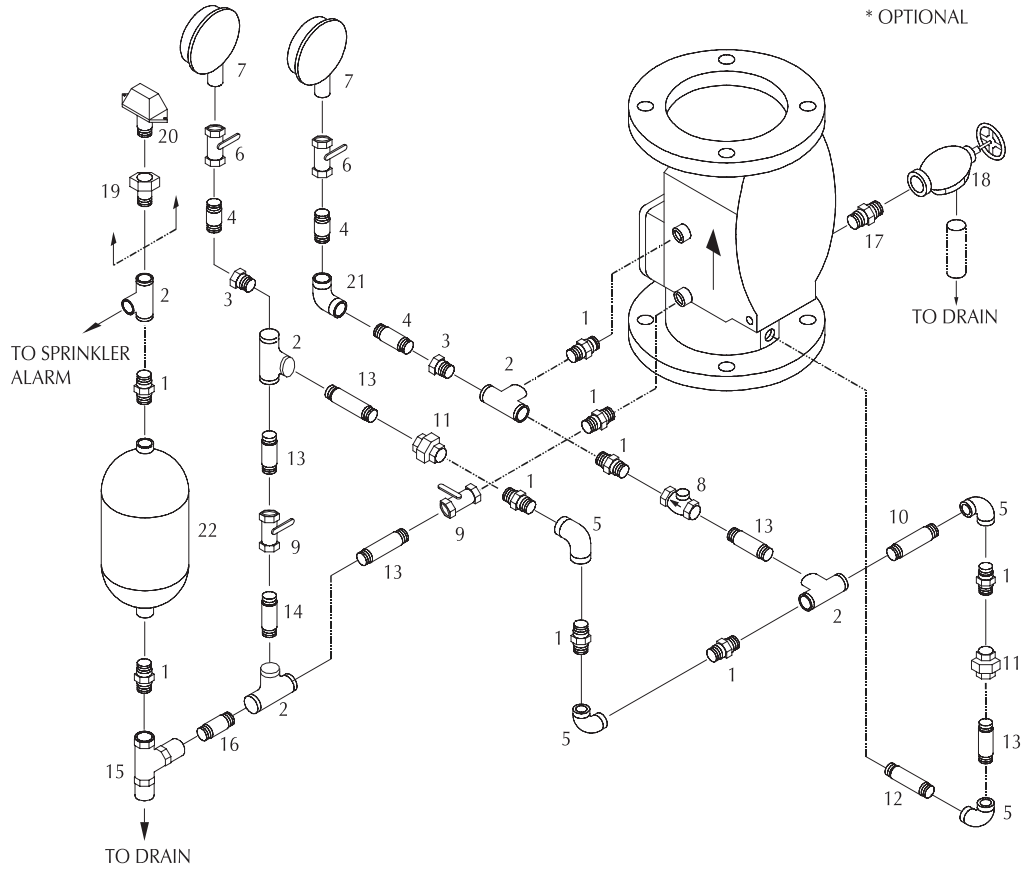

# Shield - Variable Pressure Trim for Alarm Valve 80 NB

## PART LIST

ITEM NO.	CODE	DESCRIPTION	QTY.	SIZE
1	9366	HEX NIPPLE	9	3/4"
2	9419	TEE	5	3/4"
3	9420	REDUCING BUSH	2	3/4" X 1/4"
4	9395	PIPE NIPPLE	3	1/4" X 110 mm LG
5	9377	ELBOW	4	3/4"
6	9477	GAUGE VALVE	2	1/4"
7	9456	PRESSURE GAUGE	2	1/4"
8	9421	SWING CHECK VALVE	1	3/4"
9	9425	BALL VALVE	2	3/4"
10	9406	PIPE NIPPLE	1	3/4" X 100 mm LG
11	9371	UNION	2	3/4"
12	9443	PIPE NIPPLE	1	3/4" X 120 mm LG

ITEM NO.	CODE	DESCRIPTION	QTY.	SIZE
13	9426	PIPE NIPPLE	5	3/4" X 60 mm LG
14	9406	PIPE NIPPLE	1	3/4" X 100 mm LG
15	1028	RESTRICTION NOZZLE ASSY	1	-
16	9427	PIPE NIPPLE	1	3/4" X 90 mm LG
17	9429	HEX NIPPLE	1	1 1/4"
18	9392	ANGLE VALVE	1	1 1/4"
19	9437	REDUCING BUSH ( optional )	1	3/4" X 1/2"
20	-	PRESSURE SWITCH ( optional )	1	1/2" END CONNECTION
21	9374	ELBOW	1	1/4"
22	2215	RETARD CHAMBER	1	-